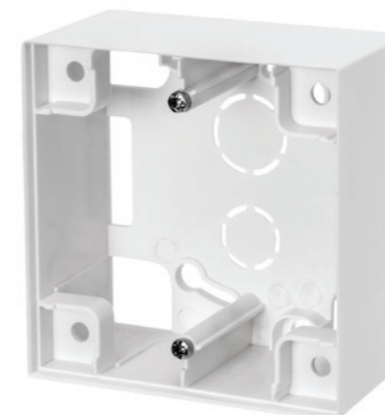

Switch flush
two circuits

El. nr.:
- 1401332

Switch flush
1-pole/6

El. nr.:
- 1401330

ACCESSORIES

EGANT Fjord accessories fit perfectly with our sockets and switches. Different sizes of frames let you create a functional space. Combine our dimmers, switches and sockets for a maximum level of your functionality!

Matte black
On wall 1 hole
frame 37 mm

El. nr.:
- 1400315

Matte black
Blind plate

El. nr.:
- 1400314

Matte white
On wall 1 hole
frame 37 mm

El. nr.:
- 1401343

Matte white
Blind plate

El. nr.:
- 1400342